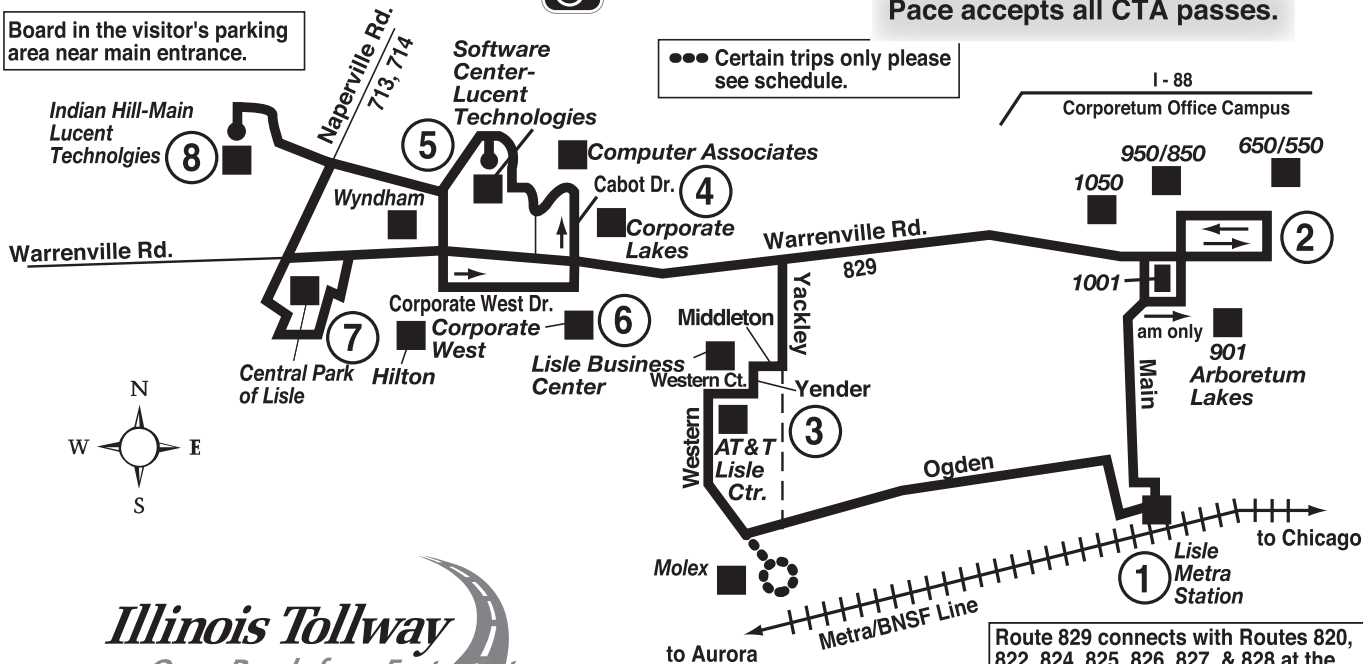

All Pace buses are equipped with bike racks. 

All Pace service is wheelchair accessible. 

Route 829

Effective Date
April 2, 2007

Pace accepts all CTA passes.

Board in the visitor's parking area near main entrance.

●●● Certain trips only please see schedule.

Illinois Tollway
Open Roads for a Faster Future
Supporting Regional Transportation

Route 829 connects with Routes 820, 822, 824, 825, 826, 827, & 828 at the Lisle Metra Station for service to areas of Lisle, Bolingbrook and Woodridge.

www.pacebus.com

ROUTE 829 LISLE - NAPERVILLE OFFICE CORRIDOR

WESTBOUND - MORNING SERVICE

Morning service will operate through route until the last passenger gets off.

		①	②	③	④	⑤	⑥	⑦	⑧
<u>TRAIN DEPARTS CHICAGO</u>	<u>TRAIN ARRIVES LISLE METRA</u>	<u>BUS LEAVES LISLE METRA (NORTH SIDE)</u>	<u>CORPORETUM OFFICE CAMPUS %</u>	<u>AT&T LISLE CENTER</u>	<u>CORPORATE LAKES</u>	<u>SOFTWARE CENTER (BACK BLDG.)</u>	<u>CORPORATE WEST **</u>	<u>CENTRAL PARK OF LISLE</u>	<u>INDIAN HILL MAIN (BACK BLDG.)</u>
5:55/6:32am	6:48/7:03am	7:05am	-	7:12am	7:17am	7:20am	7:36am A	7:24am	7:28am
7:00	7:31	7:33	7:38am	-	7:46	7:49	7:56	-	-
-	-	7:33 M	-	7:44	-	-	-	7:52	7:56
7:20	7:50	7:52	-	7:59	-	-	-	8:07	8:11
-	-	7:52	7:57	-	8:05	8:08	8:15	-	-
7:45	8:36	8:38	8:43	-	-	-	-	8:53	8:57

* - Trip will begin at Central Park of Lisle, continue to Indian Hill Main and Software Center.

A - Bus operates to Corporate West after serving Indian Hill Main.

M - Bus serves Molex via Indiana - Wellington.